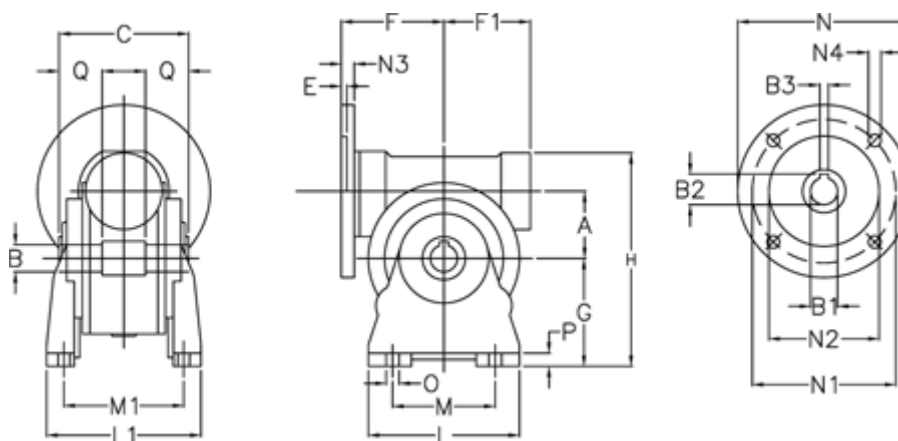

Data Sheet

Article number: 3902185050255

Description: Worm gear
VF 185-A-50-160B5, without lubrication

Measures

A	= 185.4	F1	= 205	N1	= 300
B	= 60 H7	G	= 254	N2	= 250
B1 E7	= 42	H	= 457	N3	= 18
B2	= 45.3	L	= 360	N4	= 18
B3 H9	= 12	L1	= 320	O	= 22
C	= 190	M	= 270	P	= 22
E	= 4	M1	= 251	Q	= 65
F	= 217	N	= 350		